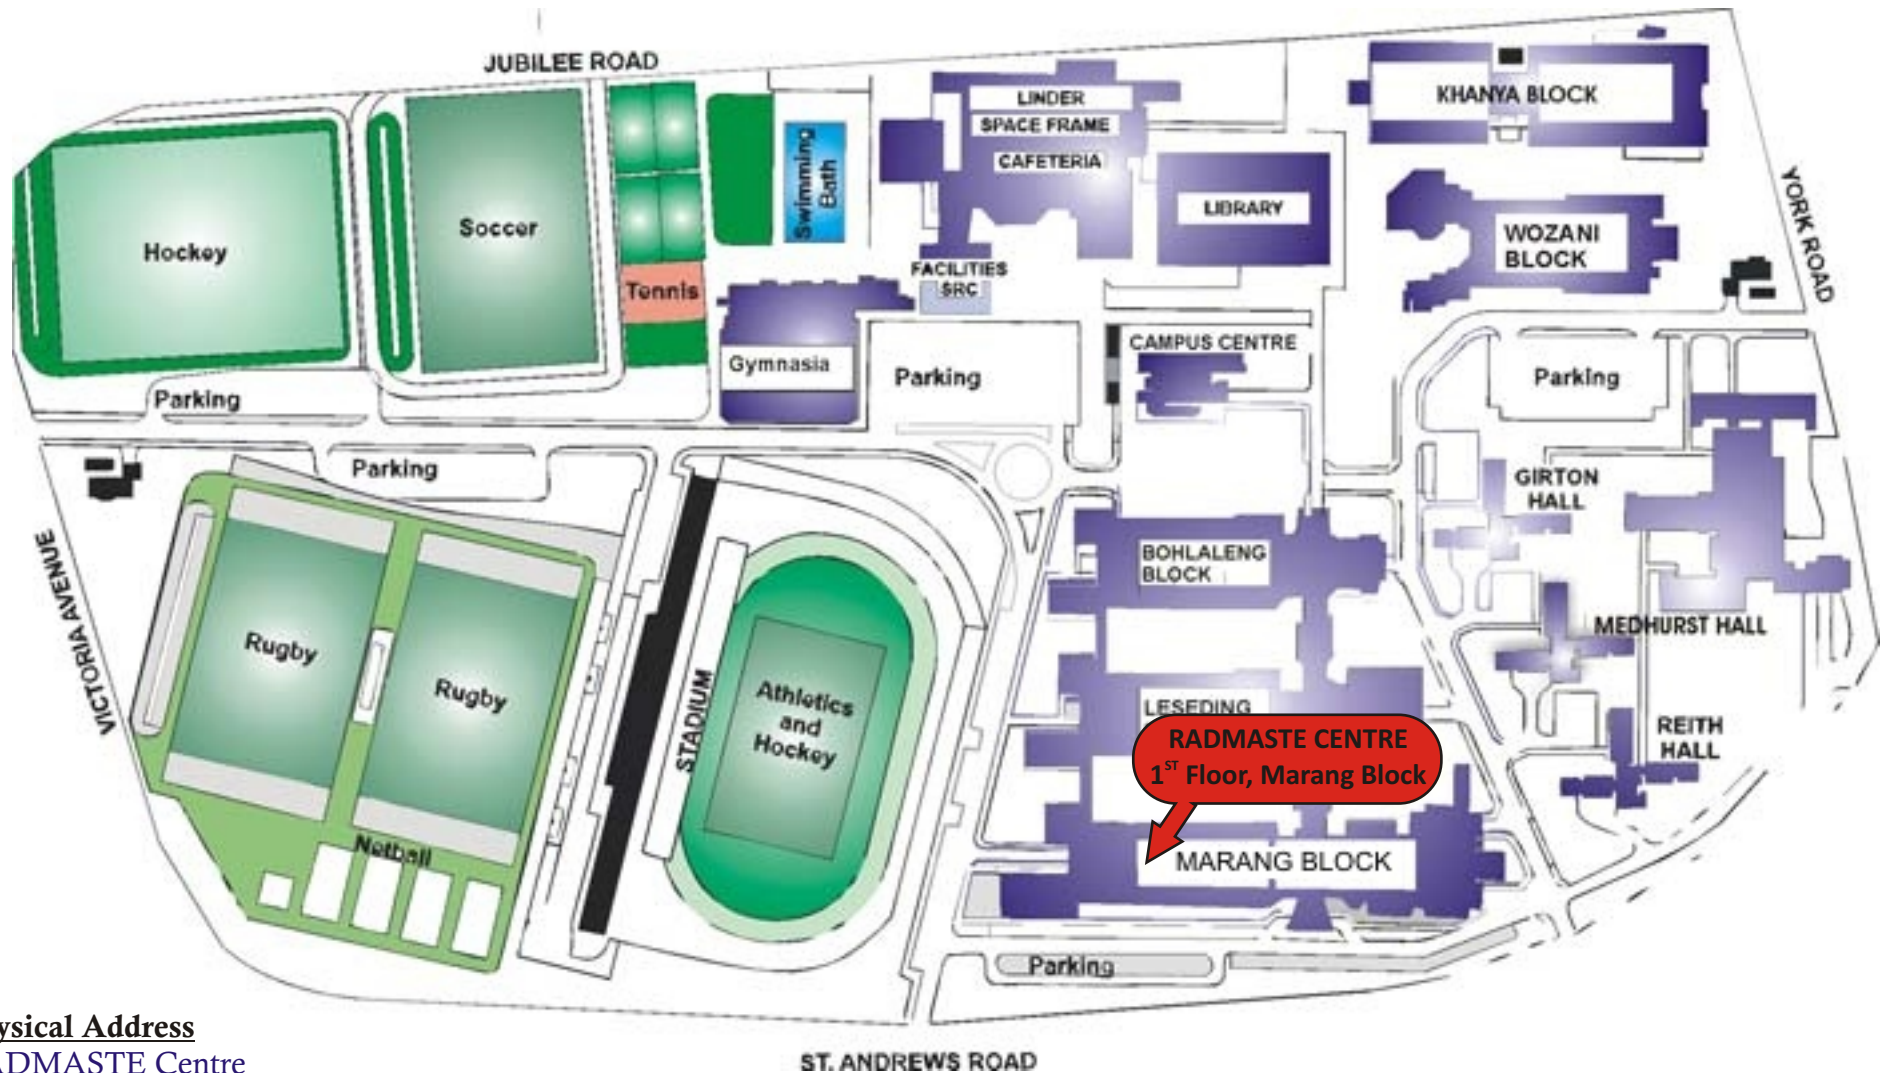

MAP OF THE WITS EDUCATION CAMPUS SHOWING LOCATION OF RADMASTE

Physical Address

RADMASTE Centre
University of the Witwatersrand
School of Education
1st Floor, Marang Block
27 St Andrews Road
Parktown, Johannesburg
South Africa
Tel: +27 11 717 3451
Fax: + 27 11 717 3459